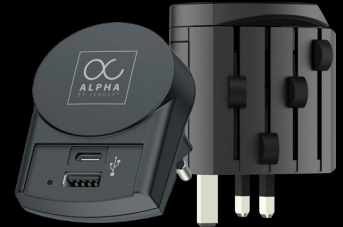

Alpha by SKROSS®

Weight

- Adapter weight + top: 205 g
- Adapter + top + packaging: 285 g

Dimensions

- Adapter + top: W 72 mm x H 73 mm x D 63 mm
- Adapter + top + packaging: W 103 mm x H 110 mm x D 72 mm

Master Carton

- 10 pcs

Master Carton

Dimensions

- W 215 mm x H 123 mm x D 380 mm

Pallet

- 1300 pcs

Alpha by SKROSS® + 4 x USB

Weight

- Adapter weight + top + USB charger: 270 g
- Adapter + top + USB charger + packaging: 355 g

Dimensions

- Adapter + top: W 72 mm x H 115 mm x D 63 mm
- USB charger: W 51 mm x H 67 mm x D 60 mm
- Adapter + top + USB charger + packaging: W 103 mm x H 110 mm x D 72 mm

Master Carton

- 10 pcs

Master Carton

Dimensions

- W 215 mm x H 123 mm x D 380 mm

Pallet

- 1300 pcs

Alpha by SKROSS® + USB A & C

Weight

- Adapter weight + top + USB charger: 270 g
- Adapter + top + USB charger + packaging: 355 g

Dimensions

- Adapter + top: W 72 mm x H 115 mm x D 63 mm
- USB charger: W 51 mm x H 67 mm x D 60 mm
- Adapter + top + USB charger + packaging: W 103 mm x H 110 mm x D 72 mm

Master Carton

- 10 pcs

Master Carton

Dimensions

- W 215 mm x H 123 mm x D 380 mm

Pallet

- 1300 pcs

Description	Article-No.	EAN-Code	Made in Thailand
Alpha by SKROSS®	1.104101	7640166327288	
Alpha by SKROSS® + 4 x USB	1.104102	7640166327295	
Alpha by SKROSS® + USB AC	1.104103	7640166327301